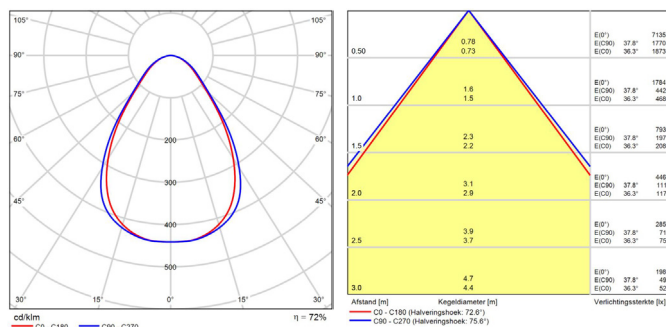

PHOTOMETRIC SPECIFICATIONS

LED DOWNLIGHT MAD0 240 25W 3000K MATT

PRAGMALUX

All rights reserved. Pragmalux - PDL Lighting Group B.V. retains the right to modify product specifications without any prior notice or obligation and does not assume any liability for any consequences of using this document. Subject to errors and printing errors. Luminous flux tolerance: +/- 10%. Power consumption tolerance: +/- 10%.

Version: February 2021

CERTIFICATES & STANDARDS

Driver certificates	CE
Fixture certificates	CE
Ingress protection	IP20
Protection class	II
Protection class IK	02
IEC	EN IEC 62722-2-1
LM80 (TM21) L90B50 (hours)	>50,000

CAPABILITIES

Dimmable	No / Yes
LED Module replacable	No