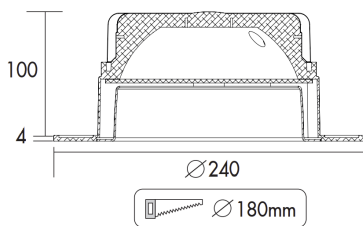

MADO 240 LED DOWNLIGHT

ITEM CODE	DESCRIPTION	W	LM	LM/W	KELVIN	LIFETIME L80B10	BEAM ANGLE
3501555	LED Downlight MAD0 240 39W 3000K 4655lm Ø240 Z:200 †100 Gloss	39	4250	109	3000	100000	83°
3501561	LED Downlight MAD0 240 39W 4000K 4810lm Ø240 Z:200 †100 Gloss	39	4385	112	4000	100000	83°

TECHNICAL DATA

ELECTRICAL DATA	
Voltage (V)	220-240
Frequency (Hz)	50/60
Power factor (λ)	≥0.95
Operating mode	External LED Driver

TEMPERATURES & OPERATING CONDITIONS

Ambient temperature	25°C

COLORS & MATERIALS

Color (Housing)	White
Material (Housing)	Aluminum
Material (Reflector)	Aluminum

DIMENSIONS